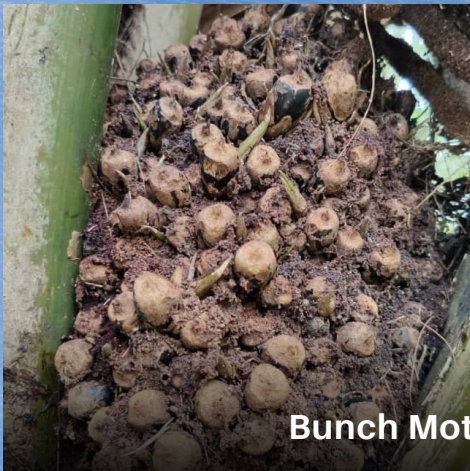

- Keep track on the spraying trail to prevent miss or double spraying, Minimize pesticide wastage.
- Ensure good pesticide spraying coverage for better efficiency
- Help in the identification of pest control
- As marking for target plant for demo plot and trial

Features of Clear View

- Do not disturb pesticide efficiency and performance
- Safe to the environment, worker and crops

Usage Recommendation

Rate: 1ml per 1 L spraying mixture

Precalibrated dispenser: 2 ml/press

A product of:

G-PLANTER®

Clear View is best apply for foliar spraying, pesticide control for bunch moth, rhinoceros beetle and termite.

Pest Control Application

Bunch Moth *Tirathaba*

Rhinoceros Beetle

Weeding Application